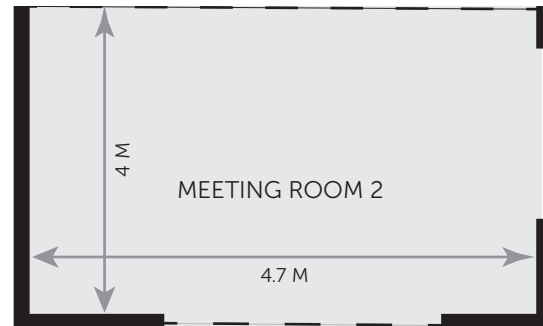

CONCORDE 2

COURTYARD[®]
BY MARRIOTT

COURTYARD BY MARRIOTT
LONDON HEATHROW AIRPORT
1 Nobel Drive | Harlington | Hayes | UB3 5EY

— FLEXI WALL DIVIDER
(CAN BE FOLDED AWAY)

- 1 POWER SOCKETS
WITHIN EASY REACH